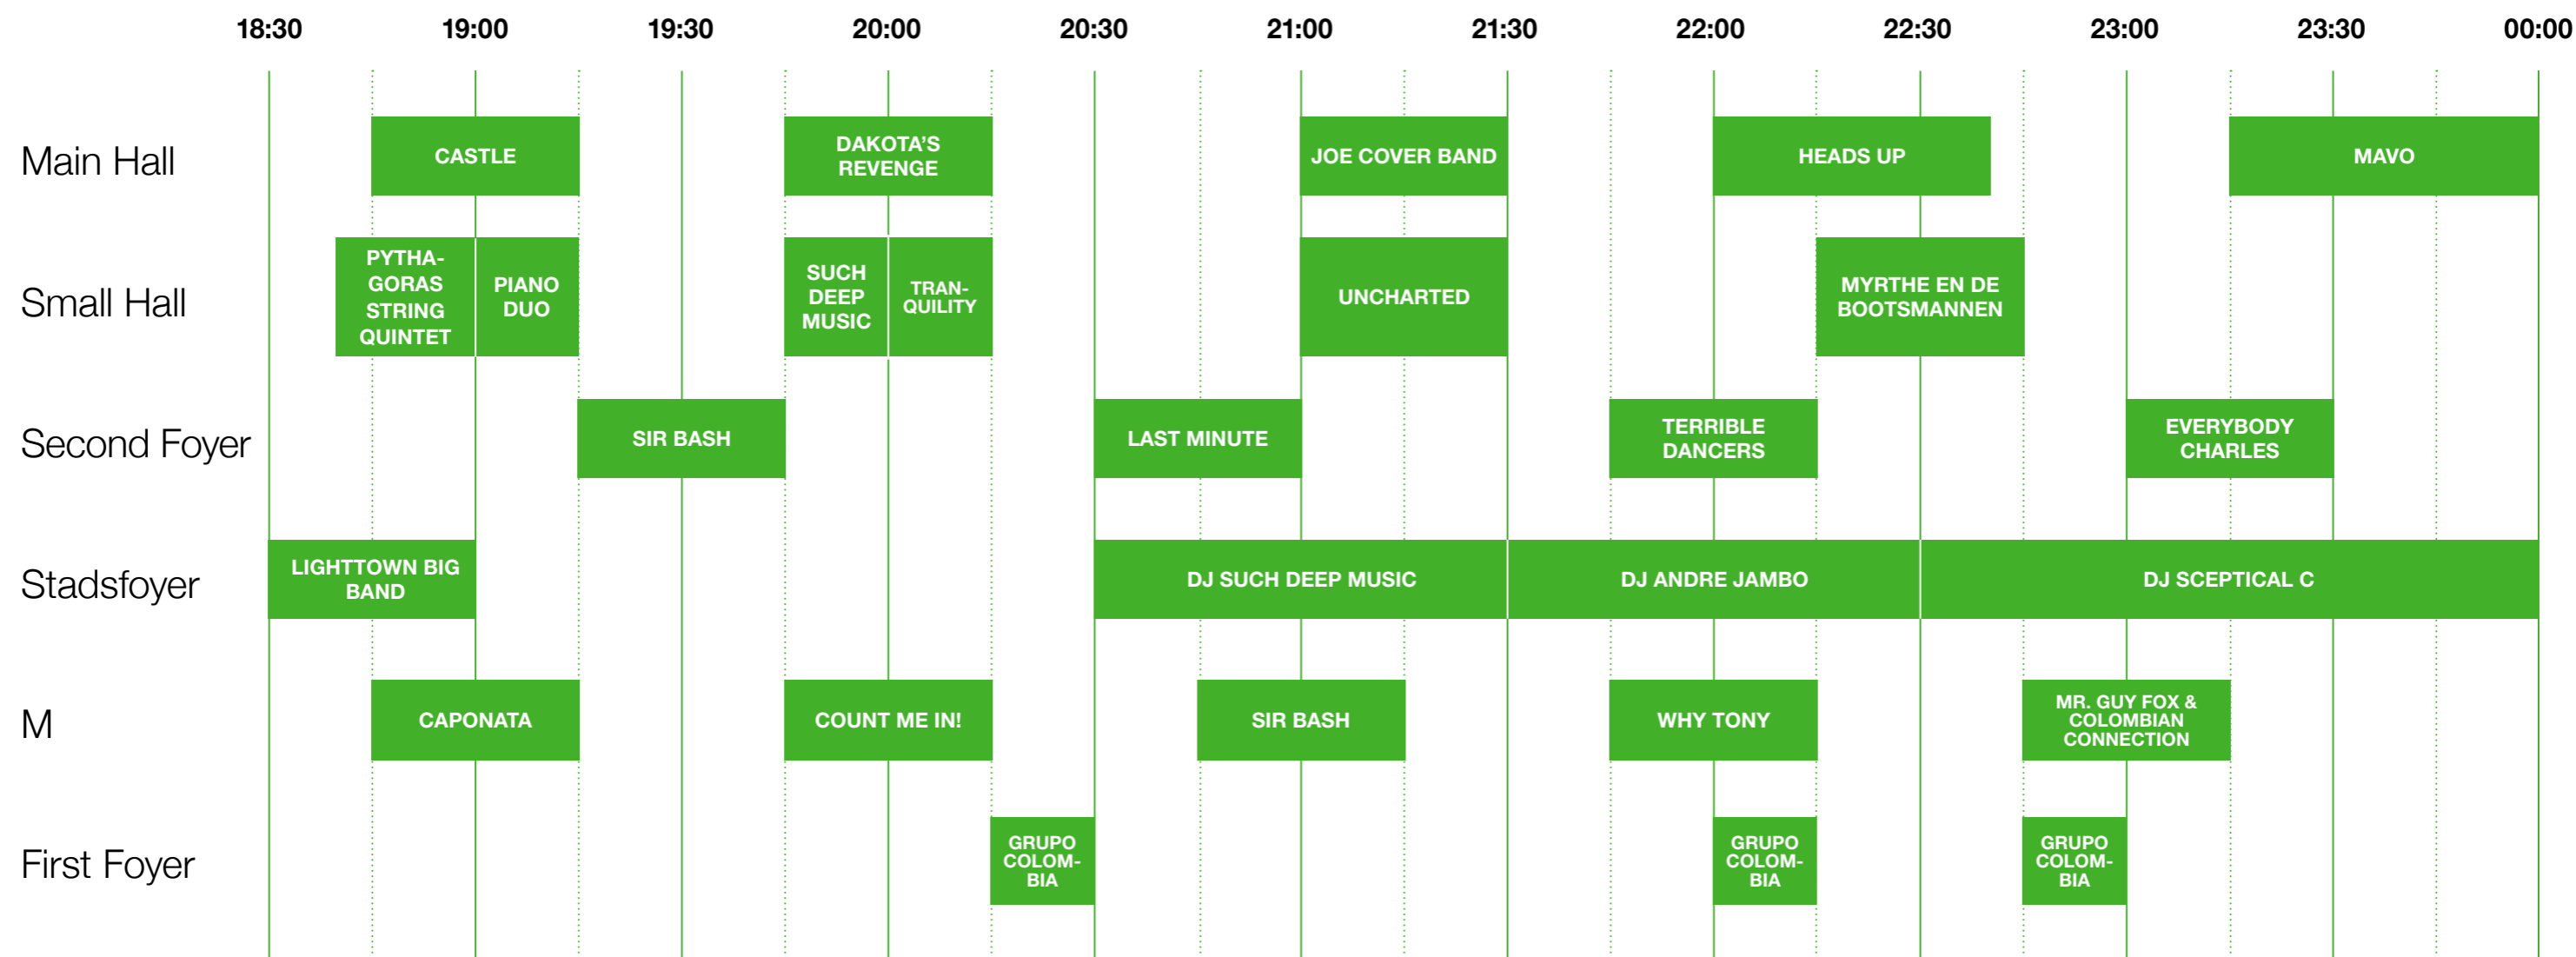

On Stage

Timetable

SHARE YOUR EXPERIENCE AND TAG US
@asmllcompany